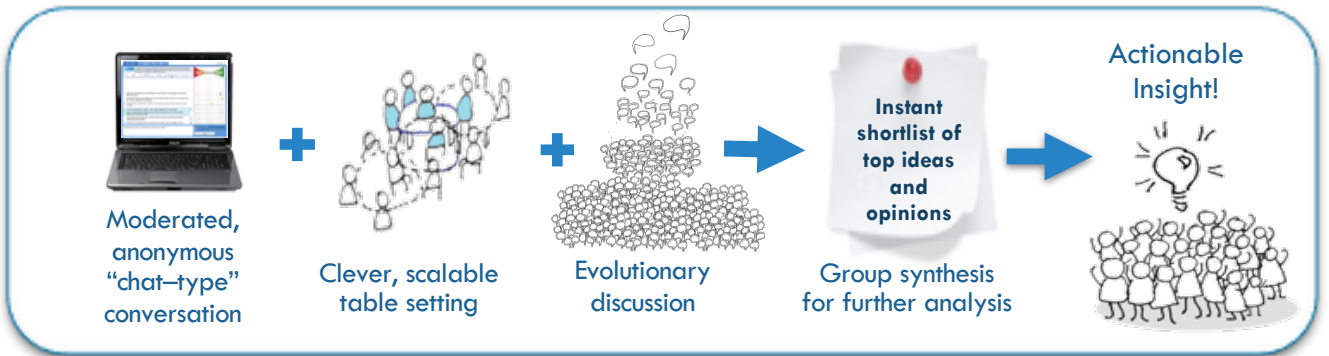

HOW DOES SYNTHETRON WORK?

Synthetron puts people into small virtual groups allowing participants to experience a more intimate conversation. The anonymity of participants supports quieter people joining equally in the discussion.

Synthetron dialogues are moderated using a pre-established script, similar to a run-sheet. But unlike face-to-face group work, with Synthetron the client can watch the discussion unfolding and can modify the script by adding or deleting questions, testing hypothesis, and providing guidance and encouragement to participants as the session unfolds.

The interactive nature of Synthetron offers everyone the opportunity to have their say, build on others' views and identify (score) the ideas they support or oppose. Ideas which gain traction in one virtual group are immediately shared with other groups, where they form part of those groups' dialogue and are scored.

KEY FEATURES

- Engage any number of people through small group conversations (virtual "tables")
- Anonymous participation means people engage with ideas and not personalities, and everyone can feel comfortable to participate especially those who don't like speaking in public
- Embed media (video and images) to trigger discussion and obtain feedback
- Gather quantitative as well as qualitative information about what participants think and value
- Quickly identify the ideas which have widespread support.

CASE STUDY